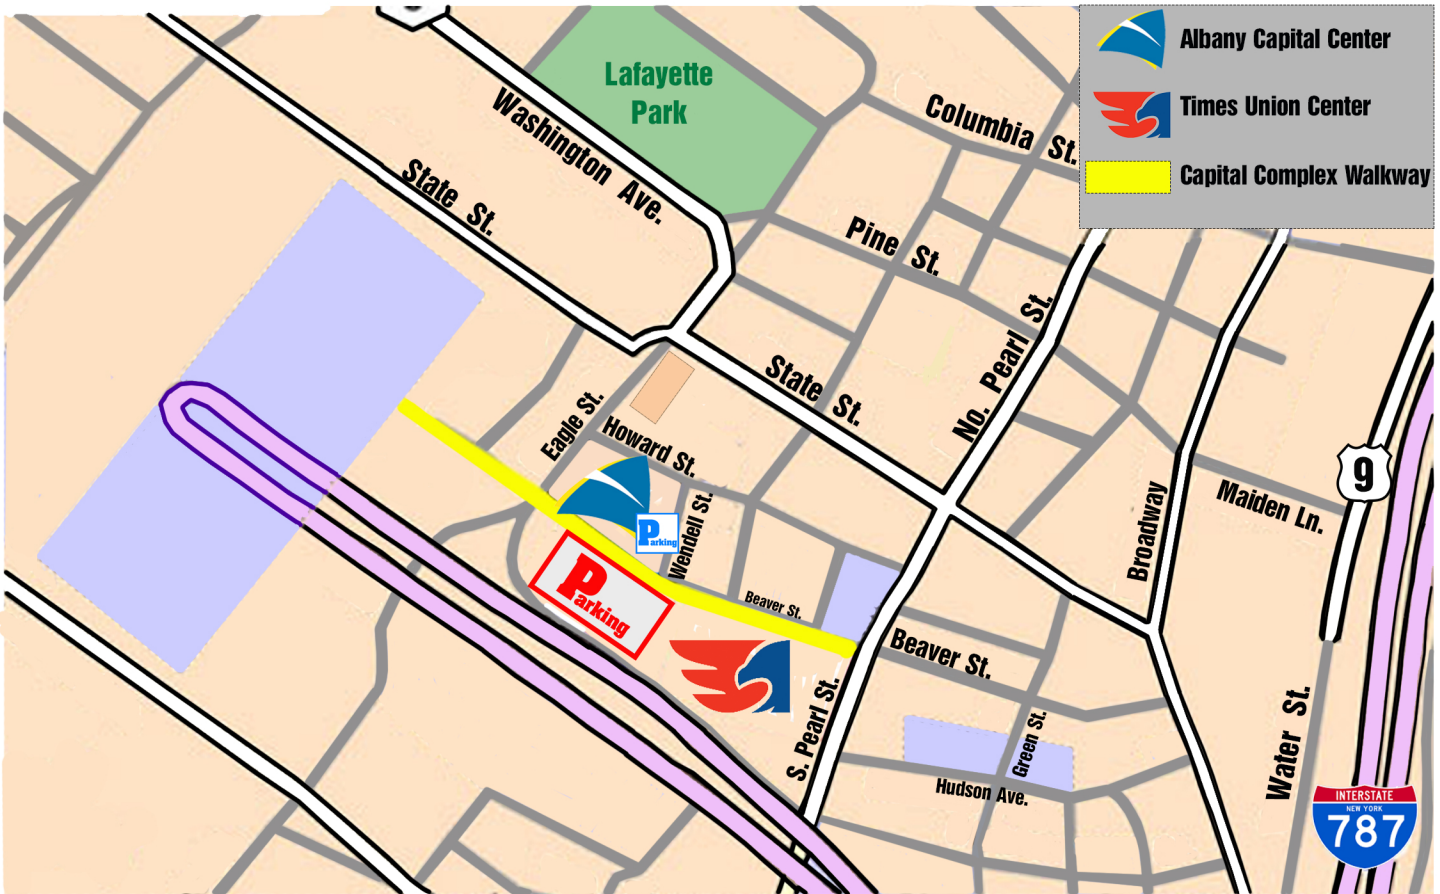

Albany Capital Center Parking Map

Albany Capital Center Parking Garage

- Enter at 7 Wendell St., Albany, NY 12207

Times Union Center Parking Garage

- Enter at 100 Beaver St., Albany, NY 12207

- Enter at Market St., Albany, NY 12207

- Connected to ACC via Capital Complex Walkway at levels 3 and 5 in the garage.